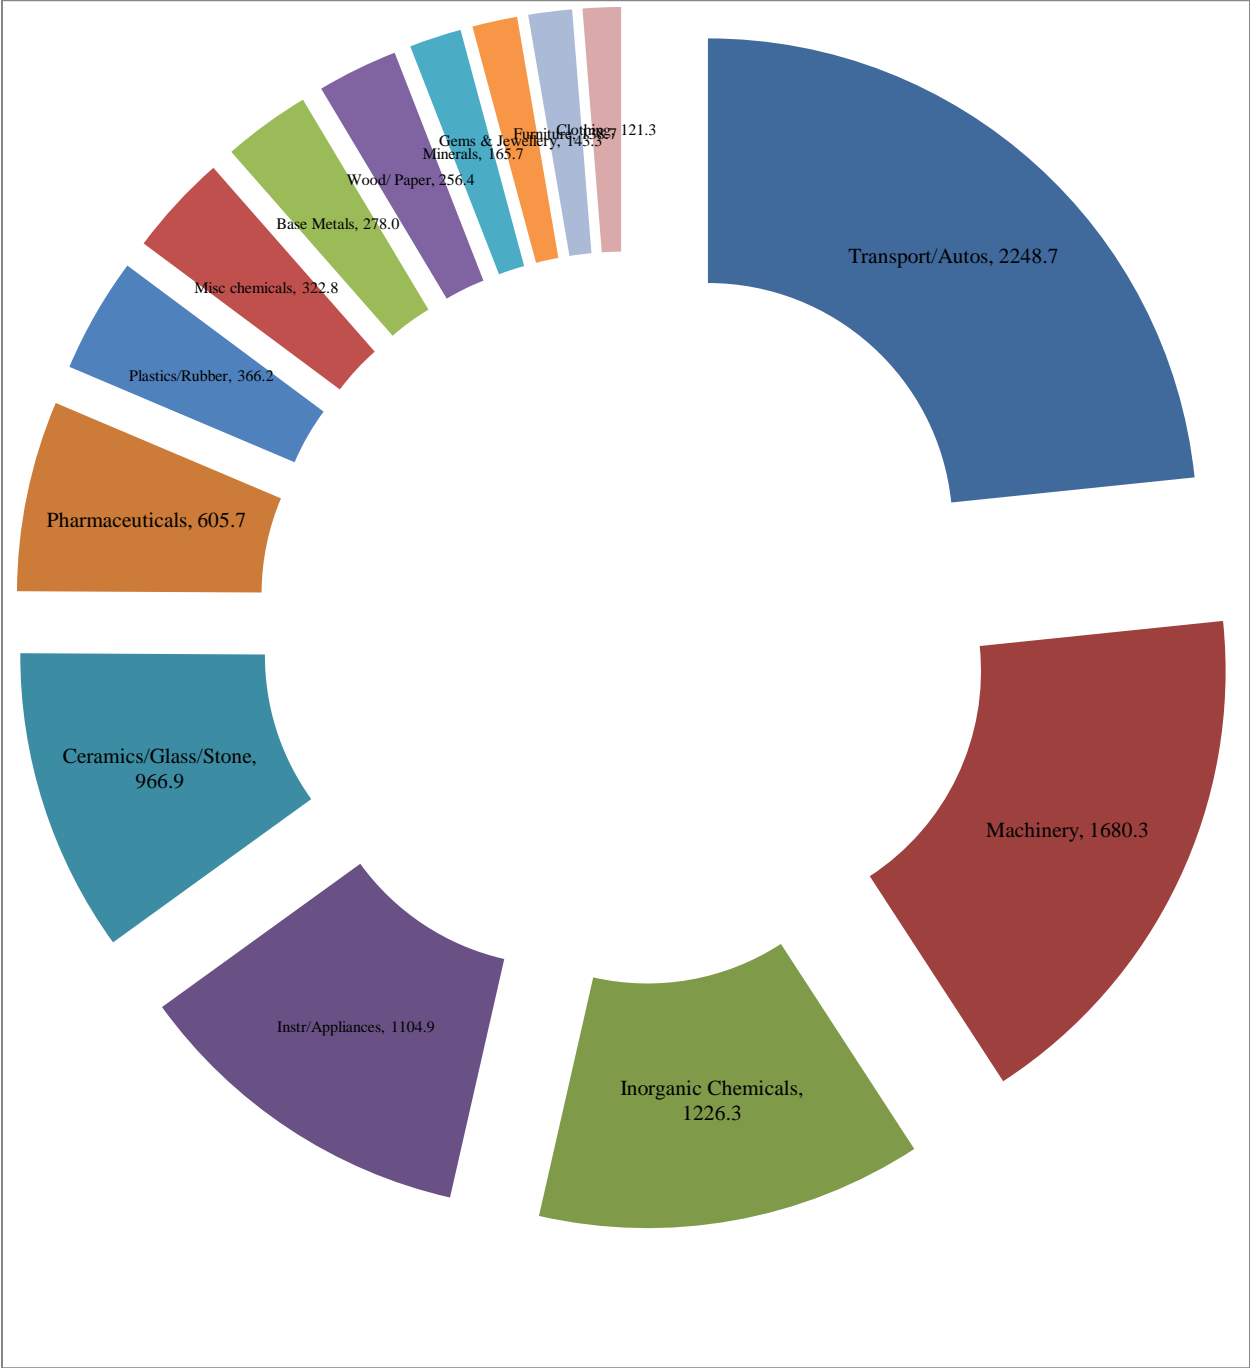

EOU physical exports¹ sectorwise for 2020-21 (in Rs crores)

Total exports of Rs 10006 crores

¹ Source: ICEGATE data from Indian Customs

EOU physical exports State/UT wise for 2020-21 (in Rs crores)